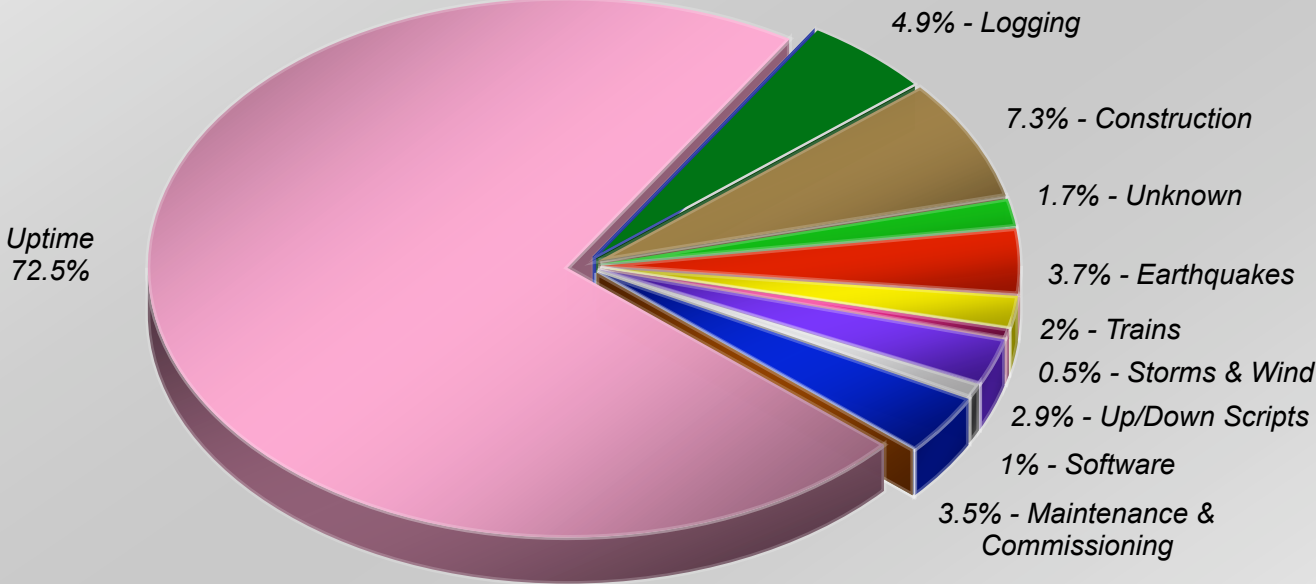

L1 During S5 - What We've Done With Our Time
Segments 110-827 (Nov24-Feb5)

L1 Pie 2: The Sequel (Bigger, Tastier, and Ready to Detect)
Segments 828-1152 (Feb5 - Mar6)

L1: What We've Done With Our Time

Segments 1152 - 1602 (Mar6 - Apr16)

L1 Pie: Apr 17 - May 12

Segments 1602 - 1866

L1 in S5: Where Has The Time Gone?

May12-Jun19 (Seg1866-2230)

L1: Summertime And The Locking Is Easy

June 19 - July 19 (segments 2230-2521)

Pies, Damn Pies, and Statistics

Seg2520 - 3051 (July 19 - Sept 8)

L1: The Circumference of a Circle Divided by its Diameter

Segments 3050-3480 (Sep7-Oct25)

L1 Pie

Segments 3480 - 4197 (Oct25 - Jan8)