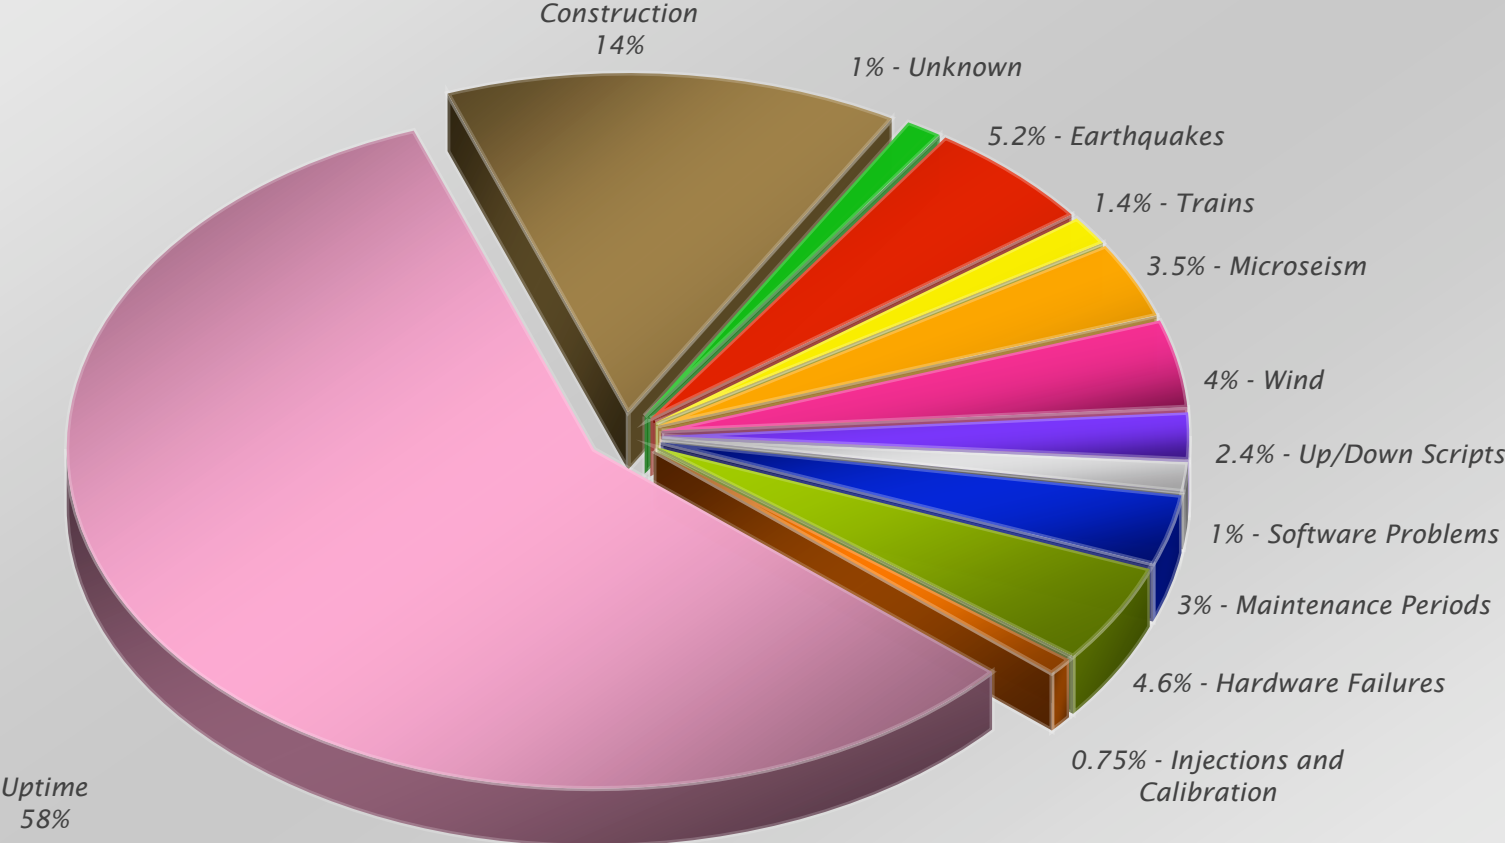

L1 During S5 - What We've Done With Our Time
Segments 110-827 (Nov24-Feb5)

L1 Pie 2: The Sequel (Bigger, Tastier, and Ready to Detect)
Segments 828-1152 (Feb5 - Mar6)

L1: What We've Done With Our Time

Segments 1152 - 1602 (Mar6 - Apr16)

L1 Pie: Apr 17 - May 12

Segments 1602 - 1866

L1 in S5: Where Has The Time Gone?

May12-Jun19 (Seg1866-2230)

L1: Summertime And The Locking Is Easy

June 19 - July 19 (segments 2230-2521)

Pies, Damn Pies, and Statistics