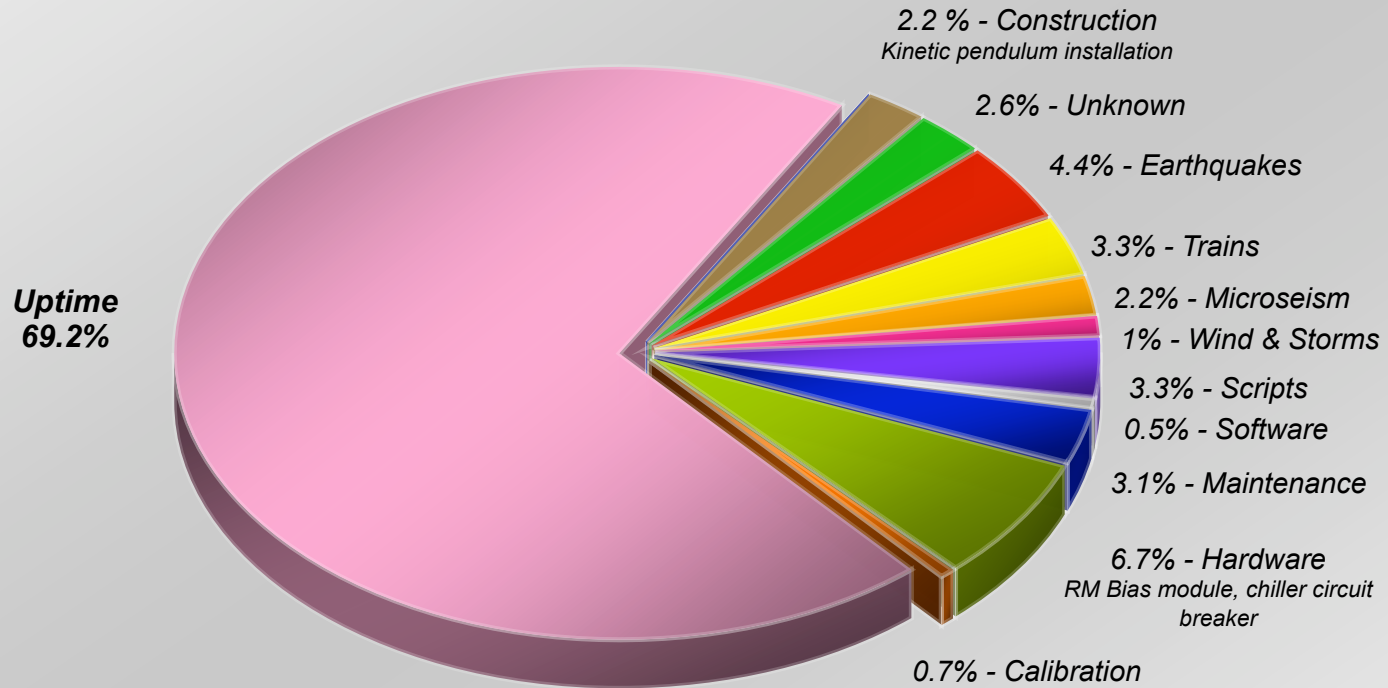

L1 Pie: Apr 17 - May 12

Segments 1602 - 1866

L1 in S5: Where Has The Time Gone?

May12-Jun19 (Seg1866-2230)

L1: Summertime And The Locking Is Easy

June 19 - July 19 (segments 2230-2521)

Pies, Damn Pies, and Statistics

Seg2520 - 3051 (July 19 - Sept 8)

L1: The Circumference of a Circle Divided by its Diameter

Segments 3050-3480 (Sep7-Oct25)

L1 Pie

Segments 3480 - 4197 (Oct25 - Jan8)