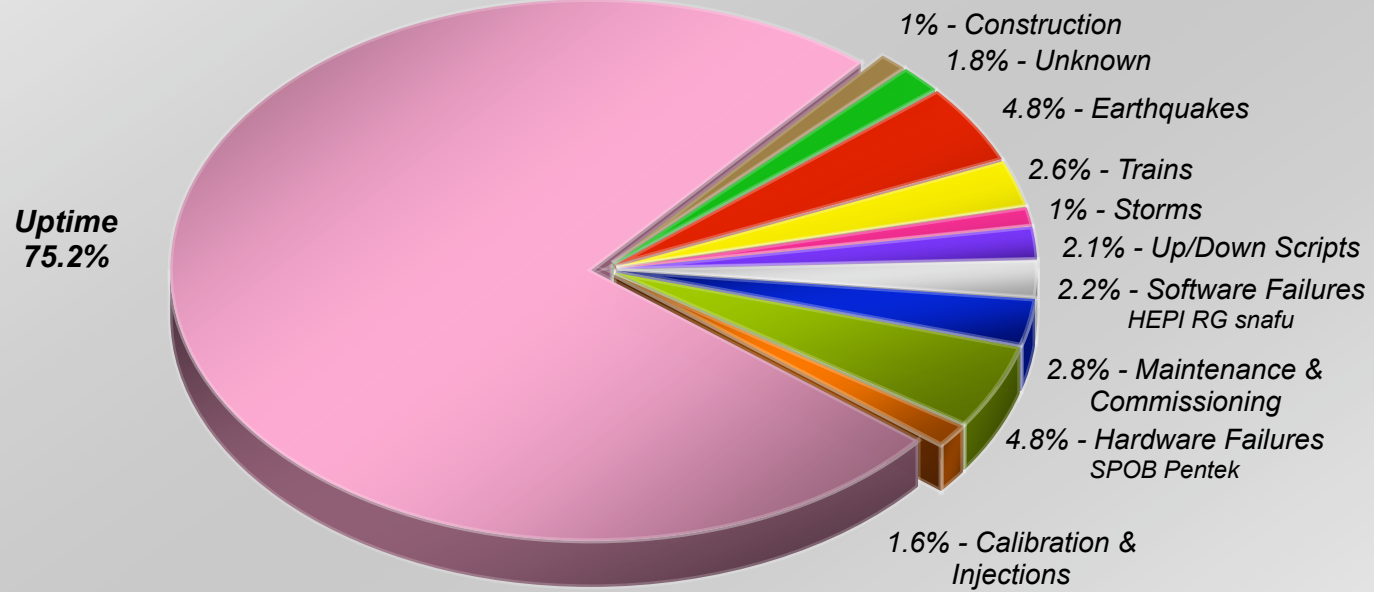

L1 Pie: Apr 17 - May 12

Segments 1602 - 1866

L1 in S5: Where Has The Time Gone?

May12-Jun19 (Seg1866-2230)

L1: Summertime And The Locking Is Easy

June 19 - July 19 (segments 2230-2521)

Pies, Damn Pies, and Statistics