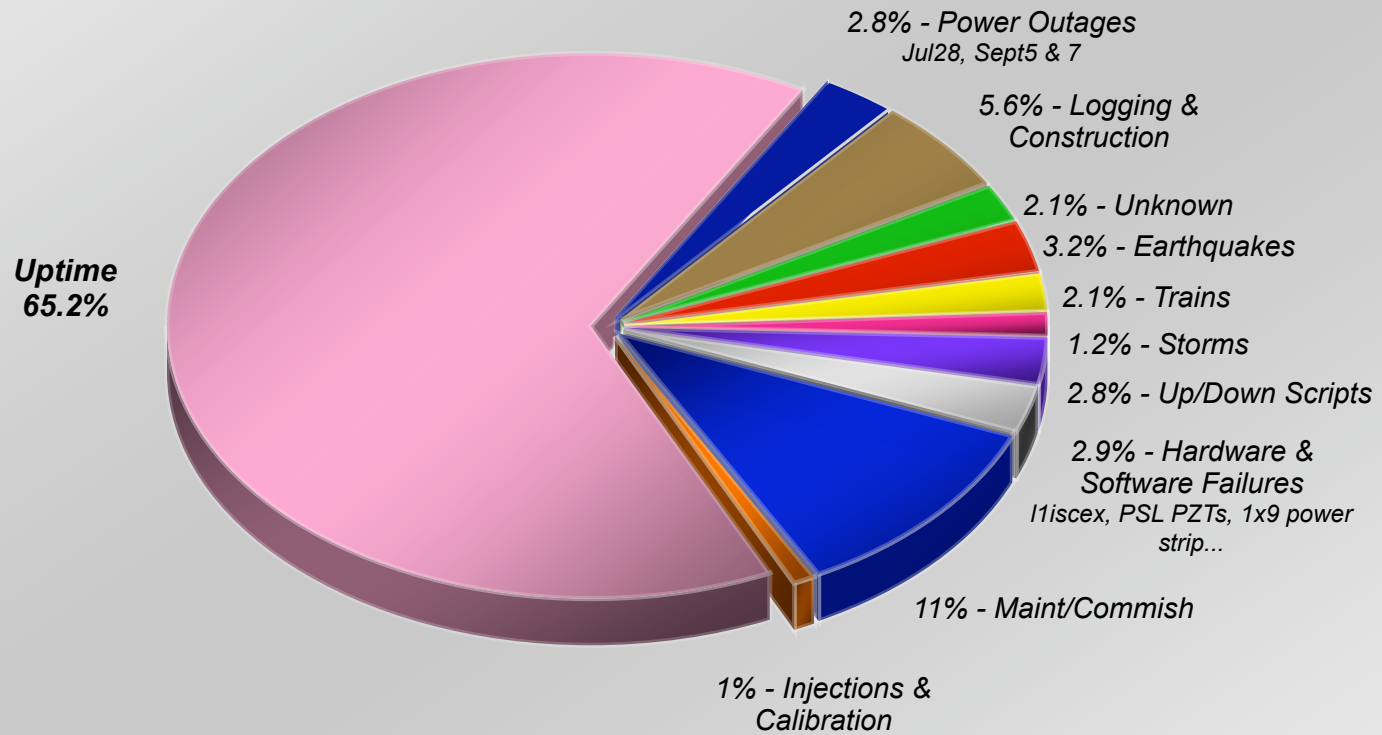

Pies, Damn Pies, and Statistics

Seg2520 - 3051 (July 19 - Sept 8)