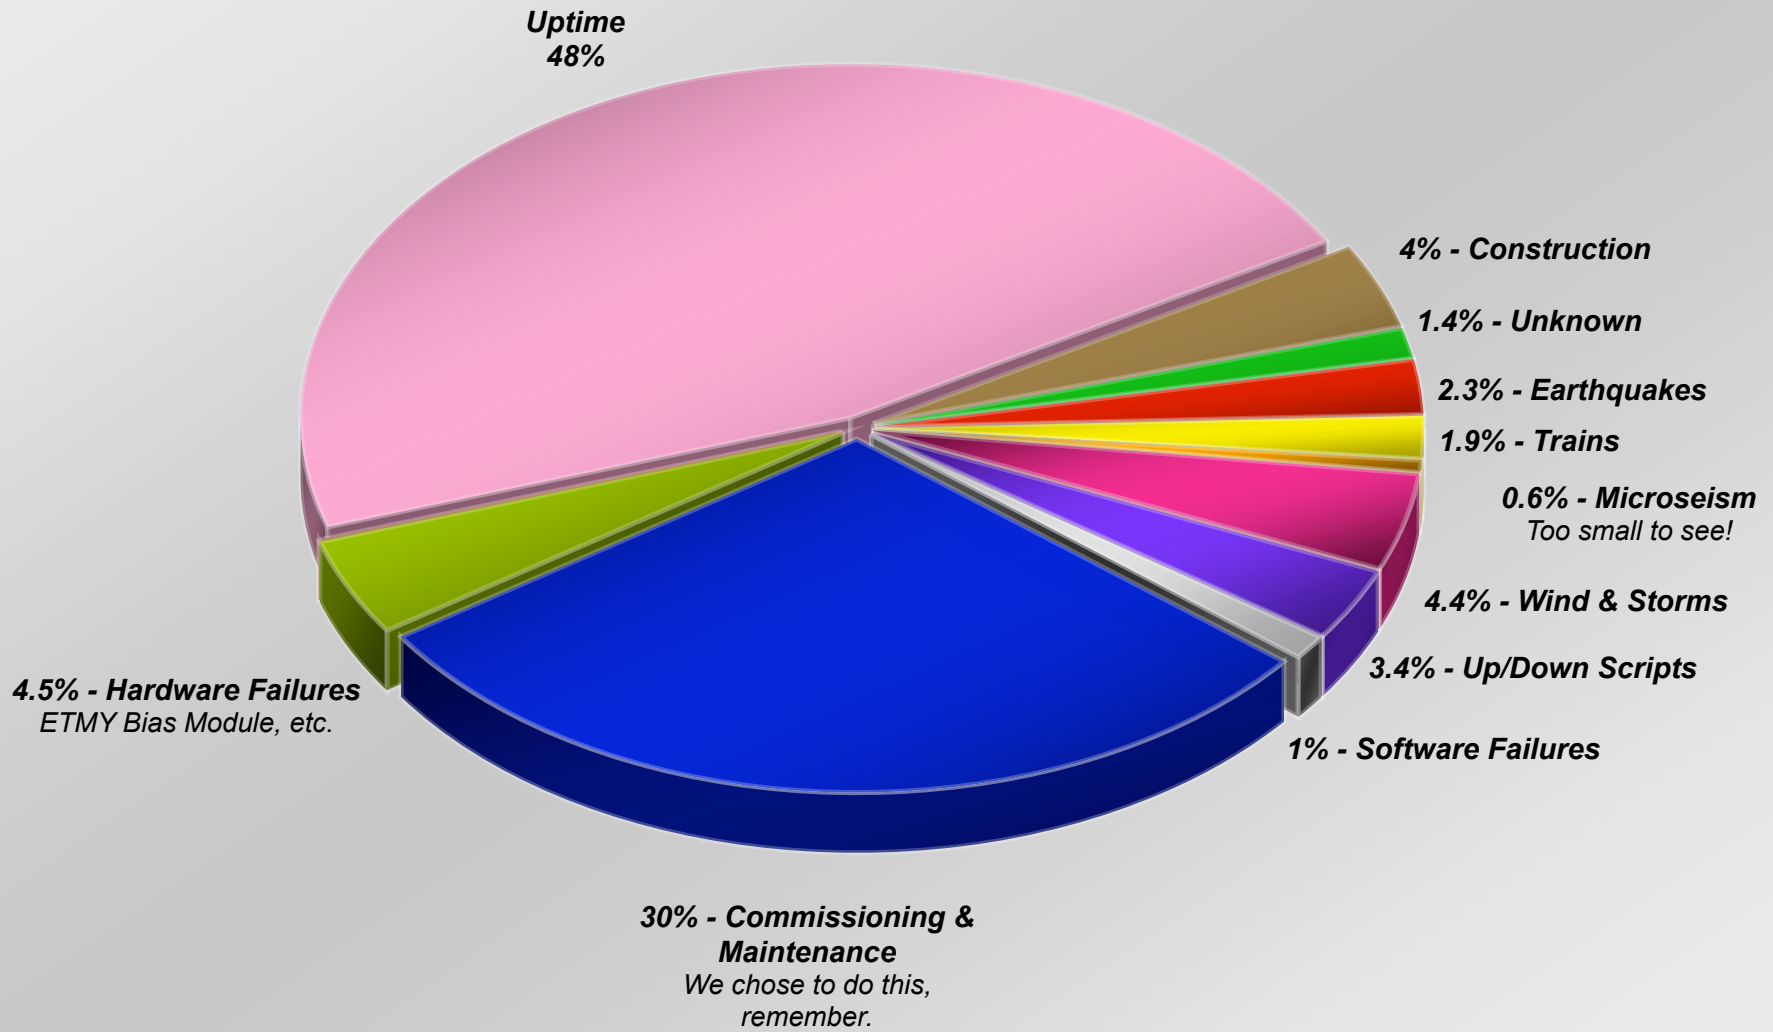

L1 During S5 - What We've Done With Our Time
Segments 110-827 (Nov24-Feb5)

L1 Pie 2: The Sequel (Bigger, Tastier, and Ready to Detect)
Segments 828-1152 (Feb5 - Mar6)

L1: What We've Done With Our Time

Segments 1152 - 1602 (Mar6 - Apr16)

L1 Pie: Apr 17 - May 12

Segments 1602 - 1866

L1 in S5: Where Has The Time Gone?

May12-Jun19 (Seg1866-2230)

L1: Summertime And The Locking Is Easy

June 19 - July 19 (segments 2230-2521)

Pies, Damn Pies, and Statistics