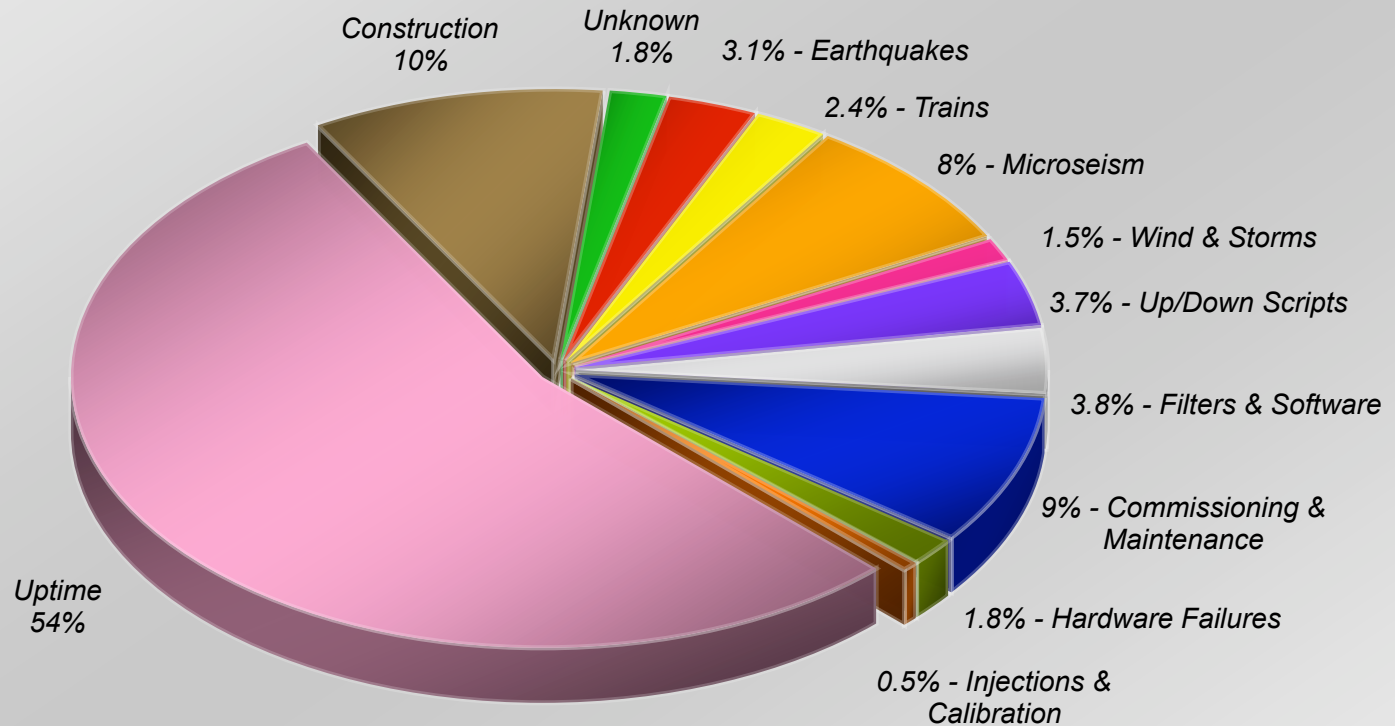

L1 During S5 - What We've Done With Our Time
Segments 110-827 (Nov24-Feb5)

L1 Pie 2: The Sequel (Bigger, Tastier, and Ready to Detect)
Segments 828-1152 (Feb5 - Mar6)

L1: What We've Done With Our Time

Segments 1152 - 1602 (Mar6 - Apr16)

L1 Pie: Apr 17 - May 12

Segments 1602 - 1866

L1 in S5: Where Has The Time Gone?

May12-Jun19 (Seg1866-2230)

L1: Summertime And The Locking Is Easy

June 19 - July 19 (segments 2230-2521)

Pies, Damn Pies, and Statistics