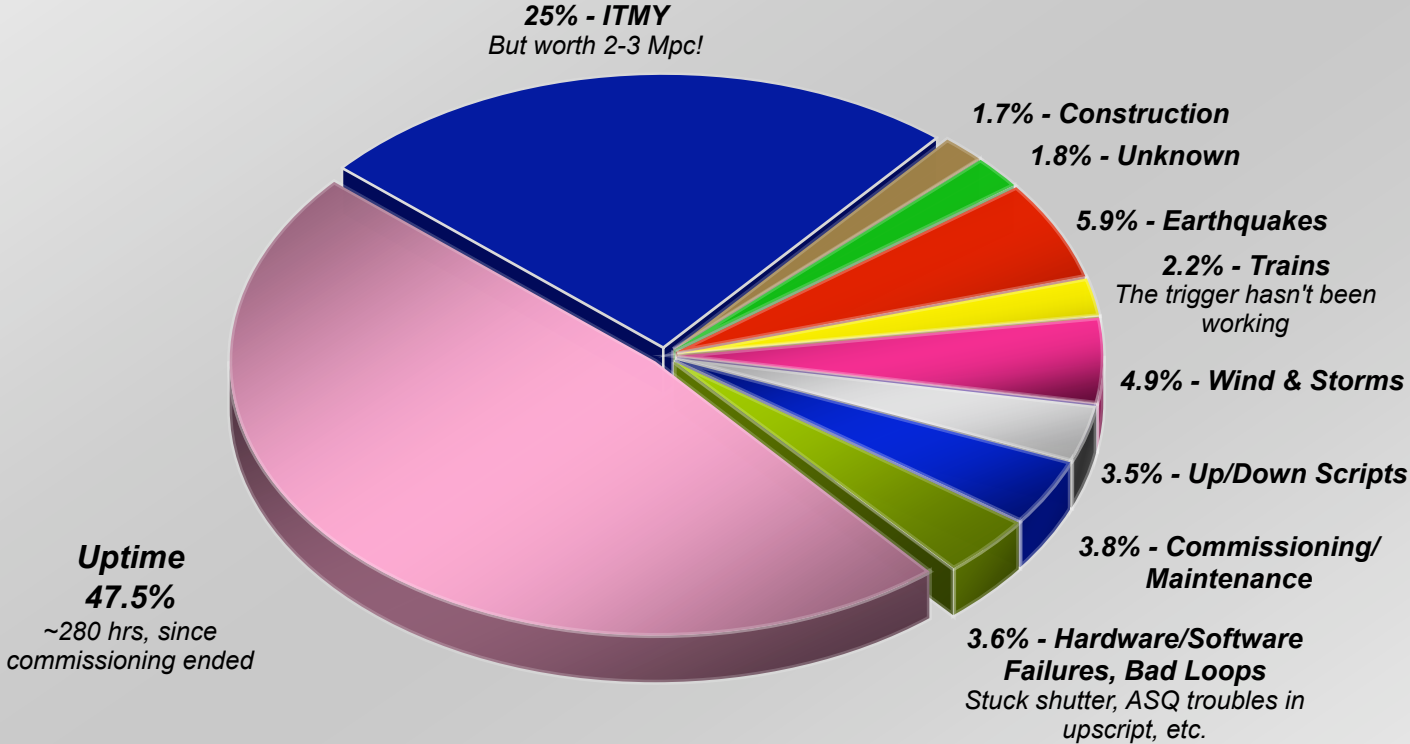

L1 During S5 - What We've Done With Our Time
Segments 110-827 (Nov24-Feb5)

L1 Pie 2: The Sequel (Bigger, Tastier, and Ready to Detect)
Segments 828-1152 (Feb5 - Mar6)

L1: What We've Done With Our Time

Segments 1152 - 1602 (Mar6 - Apr16)

L1 Pie: Apr 17 - May 12

Segments 1602 - 1866

L1 in S5: Where Has The Time Gone?

May12-Jun19 (Seg1866-2230)

L1: Summertime And The Locking Is Easy

June 19 - July 19 (segments 2230-2521)

Pies, Damn Pies, and Statistics